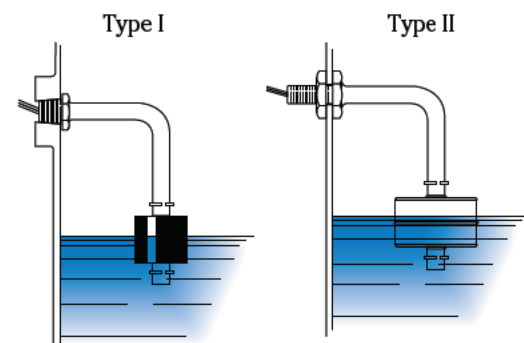

Typical Installation

Shown with Buna N float. Threads into NPT boss.

Shown with stainless steel float. Mounts directly through tank wall.

How To Order – Select Part Number based on specifications required.

Type	Materials		Min. Liquid Sp. Gr.	Operating Temperature	Pressure, PSI, Max.	Part Number
	Stem and Mounting	Float				
I	Brass	316 Stainless Steel	.70	-40°F to +300°F (-40°C to +149°C)	100	117711
	316 Stainless Steel					117712 ⚡
	Brass	Buna N	.45	Water: to 180°F (82°C) Oil: -40°F to +300°F (-40°C to +149°C)	300	118125 ⚡
	Stainless Steel					118126
II	Brass	316 Stainless Steel	.70	-40°F to +300°F (-40°C to +149°C)	100	117715
	316 Stainless Steel					117716 ⚡
	Brass	Buna N	.45	Water: to 180°F (82.2°C) Oil: -40°F to +300°F (-40°C to +149°C)	300	118127 ⚡
	Stainless Steel					118128

*See "Electrical Data" on Page X-5 for more information.

⚡ – Stock Items.