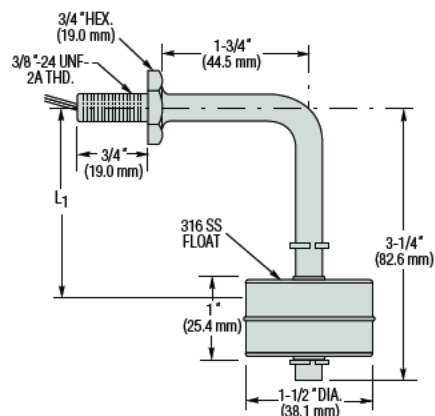

## LS-77700 Series – Bent Stem Switches Provide Greatest Buoyancy Of Any Side Mount Version

These units perform in liquids with specific gravities as low as .45; switches protrude into tank less than 3 inches.

### Dimensions

Type I – 1/8" NPT

Type II – 3/8-24" Thread

Type II version shown.

### Typical Wiring Diagram

When mounted "stem up," units are N.C. dry.

L<sub>1</sub> Dimension (based on liquid specific gravity of 1.0):

Buna N Float: 2-3/8" (60.3 mm) ± 3/16"

Stainless Steel Float: 2" (50.8 mm) ± 3/16"

**Switch\* SPST:** 20 VA, 120-240 VAC. Switch is N.O. (Dry), but available N.C. (Dry).

**Mounting Attitude:** Vertical ± 30°.

**Other Wetted Materials:** Float Stop is Beryllium Copper or PH-15-7-MO Stainless Steel.