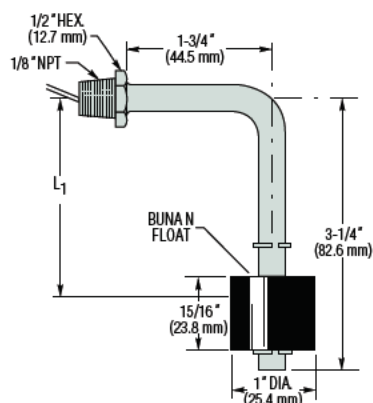

## LS-77700 Series – Bent Stem Switches Provide Greatest Buoyancy Of Any Side Mount Version

These units perform in liquids with specific gravities as low as .45; switches protrude into tank less than 3 inches.

### Dimensions

Type I – 1/8" NPT

Type II – 3/8-24" Thread

Type II version shown.

### Typical Wiring Diagram

When mounted "stem up," units are N.C. dry.

L<sub>1</sub> Dimension (based on liquid specific gravity of 1.0):

Buna N Float: 2-3/8" (60.3 mm) ± 3/16"

Stainless Steel Float: 2" (50.8 mm) ± 3/16"

**Switch\* SPST:** 20 VA, 120-240 VAC. Switch is N.O. (Dry), but available N.C. (Dry).

**Mounting Attitude:** Vertical ± 30°.

**Other Wetted Materials:** Float Stop is Beryllium Copper or PH-15-7-MO Stainless Steel.