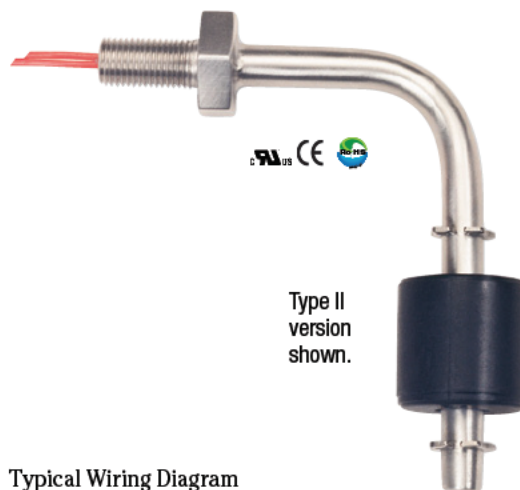

## LS-77700 Series – Bent Stem Switches Provide Greatest Buoyancy Of Any Side Mount Version

These units perform in liquids with specific gravities as low as .45; switches protrude into tank less than 3 inches.

### Dimensions

Type I – 1/8" NPT

Type II – 3/8-24" Thread

Type II version shown.

**Switch\* SPST:** 20 VA, 120-240 VAC. Switch is N.O. (Dry), but available N.C. (Dry).

**Mounting Attitude:** Vertical ± 30°.

**Other Wetted Materials:** Float Stop is Beryllium Copper or PH-15-7-MO Stainless Steel.

**Grooved Stem Option:** Stem may be grooved to prevent accidental or vibrational movement of float stops (grip rings).